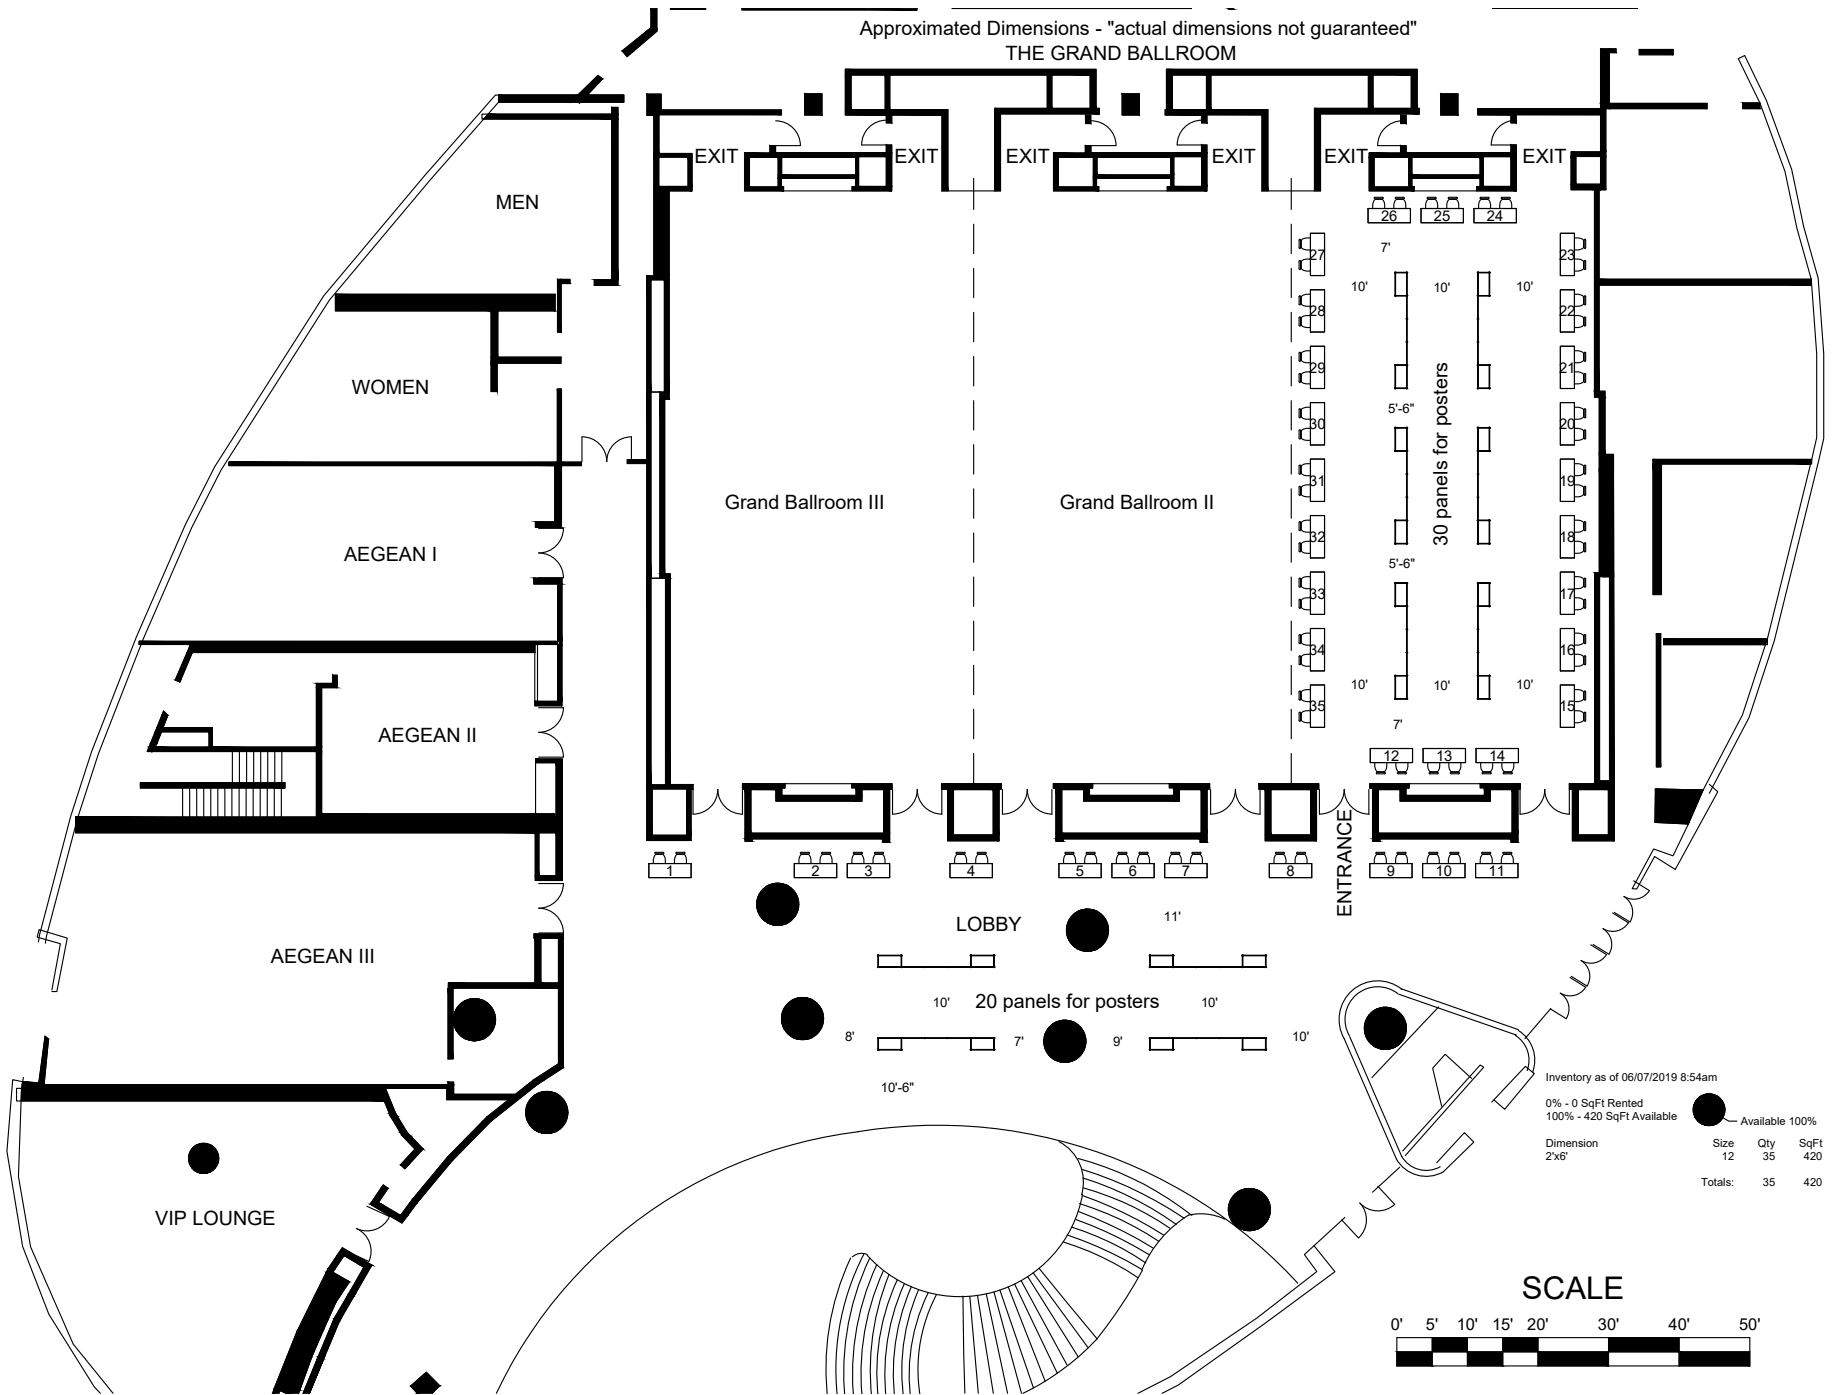

Approximated Dimensions - "actual dimensions not guaranteed"
THE GRAND BALLROOM

Inventory as of 06/07/2019 8:54am

0% - 0 SqFt Rented
100% - 420 SqFt Available

Dimension	Size	Qty	SqFt
2'x6'	12	35	420
Totals:			420

PAG Asia
June 2020
Sheraton Dameisha Resort-The Grand Ballroom I

File: pgi-2006-shedam.dwg
Plotted: Jun 07, 2019
By: MCDERD